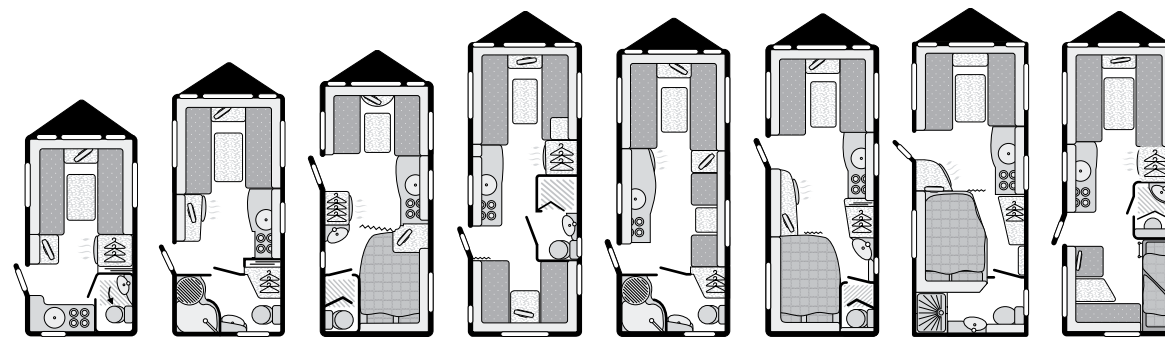

Please discuss your favoured choice from this market leading producer of 'probably the best awnings in the world'.

Demanded by our customers because of it's excellent 'free 5 year on-site no quibble guarantee' the Powertouch system takes all the 'back breaking' hard work and worry out of positioning a caravan. Movement is controlled by simply pressing one of the clearly marked buttons on a small remote handset; a soft start function will begin the movement but eliminate jumping into action. The caravan can be moved in any direction and a single axle model will turn on its own axis if required. A choice of models exist, however, a larger heavy duty leisure battery will be required (at an additional cost).

Caravan Guard's extensive touring caravan insurance is designed to give you peace of mind whether you're touring at home or abroad. Award winning service comes as standard - their friendly expert advisers are on hand 7 days a week.

Plus as a customer of Broad Lane Leisure, a Gold Dealer partner of Caravan Guard, you will qualify for **10 days FREE insurance cover* and up to 20% off a full annual policy****. Just call 08452 702 902 (local call rate from landlines) or 01422 396 764 (mobile friendly) for a quote. Alternatively visit www.caravanguard.co.uk/broadlane.

Model	390	460	470	490	530	540	550	565
Berths	2	2	4	5	4	4	4	6
Number of Axles	1	1	1	1	1	1	1	1
Internal Length (at bed box height)	3.83m/12'7"	4.59m/15'1"	4.74m/15'7"	5.60m/18'4"	5.44m/17'10"	5.50m/18'1"	5.60m/18'4"	5.50m/18'1"
Overall Width	2.23m/7'4"	2.23m/7'4"	2.23m/7'4"	2.23m/7'4"	2.23m/7'4"	2.29m/7'6"	2.29m/7'6"	2.23m/7'4"
Maximum Internal Headroom	1.95m/6'5"	1.95m/6'5"	1.95m/6'5"	1.95m/6'5"	1.95m/6'5"	1.95m/6'5"	1.95m/6'5"	1.95m/6'5"
Overall Height (inc. TV Aerial)	2.61m/8'7"	2.61m/8'7"	2.61m/8'7"	2.61m/8'7"	2.61m/8'7"	2.61m/8'7"	2.61m/8'7"	2.61m/8'7"
Overall Length	5.52m/18'1"	6.28m/20'7"	6.43m/21'1"	7.29m/23'11"	7.12m/23'4"	7.19m/23'7"	7.29m/23'11"	7.19m/23'7"
Mass in Running Order (inc. tolerance)	1036kg/20.4cwt	1132kg/22.3cwt	1136kg/22.4cwt	1273kg/25.1cwt	1264kg/24.9cwt	1283kg/25.3cwt	1292kg/25.4cwt	1273kg/25.1cwt
Essential Habitation Equipment Payload	68kg/1.3cwt	68kg/1.3cwt	68kg/1.3cwt	68kg/1.3cwt	68kg/1.3cwt	68kg/1.3cwt	68kg/1.3cwt	68kg/1.3cwt
Personal Effects Payload	96kg/1.9cwt	104kg/2.0cwt	125kg/2.5cwt	144kg/2.8cwt	132kg/2.6cwt	133kg/2.6cwt	134kg/2.6cwt	153kg/3.0cwt
Optional Equipment Payload	5kg/0.1cwt	6kg/0.1cwt	6kg/0.1cwt	5kg/0.1cwt	6kg/0.1cwt	6kg/0.1cwt	6kg/0.1cwt	6kg/0.1cwt
Maximum Technical Permissible Laden Mass	1205kg/23.7cwt	1310kg/25.7cwt	1335kg/26.3cwt	1490kg/29.3cwt	1470kg/28.9cwt	1490kg/29.3cwt	1500kg/29.5cwt	1500kg/29.5cwt
Awning A/A Dimension	8.20m/26'11"	8.91m/29'3"	9.08m/29'9"	9.87m/32'5"	9.75m/32'0"	9.82m/32'3"	9.87m/32'5"	9.82m/32'3"
Tyre Size	175 R14 99	175 R14 99	175 R14 99	185 R14 102	185 R14 102	185 R14 102	185 R14 102	185 R14 102

Bed sizes

Front Double	2.08m x 1.90m/6'10" x 6'3"	2.08m x 1.80m/6'10" x 5'11"	2.08m x 1.34m/6'10" x 4'5"	2.08m x 1.80m/6'10" x 5'11"	2.08m x 1.80m/6'10" x 5'11"	2.13m x 1.59m/7'0" x 5'3"	2.13m x 1.59m/7'0" x 5'3"	2.08m x 1.80m/6'10" x 5'11"
Or Front Nearside Single	1.90m x 0.72m/6'3" x 2'4"	1.90m x 0.72m/6'3" x 2'4"		1.90m x 0.72m/6'3" x 2'4"	1.80m x 0.72m/5'11" x 2'4"	1.67m x 0.72m/5'6" x 2'4"	1.67m x 0.72m/5'6" x 2'4"	1.80m x 0.72m/5'11" x 2'4"
And Front Offside Single	1.90m x 0.72m/6'3" x 2'4"	1.80m x 0.72m/5'11" x 2'4"		1.80m x 0.72m/5'11" x 2'4"	1.90m x 0.72m/6'3" x 2'4"	1.59m x 0.72m/5'3" x 2'4"	1.59m x 0.72m/5'3" x 2'4"	1.90m x 0.72m/6'3" x 2'4"
Rear Double			1.88m x 1.37m/6'2" x 4'6"	2.08m x 1.29m/6'10" x 4'3"		1.92m x 1.38m/6'4" x 4'6"	1.89m x 1.37m/6'2" x 4'6"	
Rear Bunk				1.90m x 0.56m/6'3" x 1'10"				
Side Single					1.80m x 0.70m/5'11" x 2'4"			1.70m x 0.75m/5'7" x 2'6"
Side Bunk					1.78m x 0.59m/5'10" x 1'11"			
Side Fixed Bunks (3)								1.83m x 0.58m/6'0" x 1'11"

Other key features